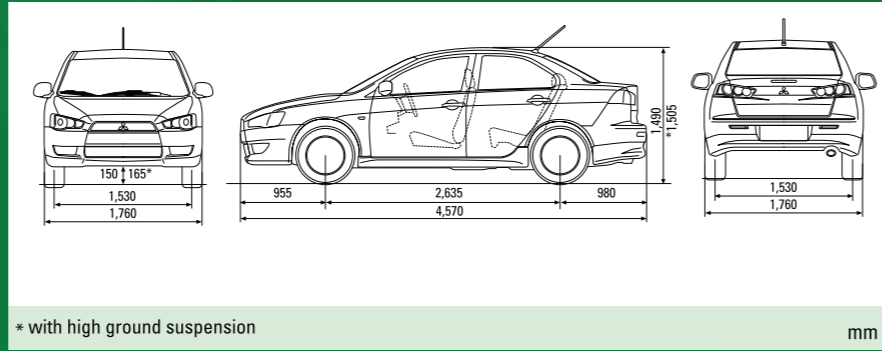

LANCER EX (1.6) Specs for Model Year 2013

Model	Drive System	2WD	نظام الدفع
Engine	Engine	1.6 MIVEC	المحرك
Class	Class	GLX / GLS	الفتحة
Engine	Type (Code)	1.6 liter DOHC16 - valve MIVEC	الطرز (الرمز)
Displacement	cc	1,590	السعة
Max. Output (ECC net)	Kw (PS)/rpm	86 (117) / 6000	أقصى خرج (صالح)
Max. Torque (ECC net)	Nm (kg-m)/rpm	154 (15.7) / 4000	أقصى عزم دوران (صالح)
Max Speed (Km/hr)		180	السرعة القصوى
Acceleration (0-100Km/hr)	sec	13.6	التسارع
Min turning radius		5.0	أدنى نصف قطر للدوران
Transmission	Type	4-Speed Automatic	ناقل الحركة
Fuel System	Fuel Supply Equipment	ECI-MULTI (Electronic Controlled Injection - Multi Point Injection)	معدات امداد الوقود
Fuel Tank Capacity		59	سعة خزان الوقود
Suspension	Front	MacPherson strut, coil springs with stabilizer bar	أمام
Rear		Multi-link, Coil Springs	خلف
Brakes	Front	15-inch ventilated discs	أمام
Rear		8-inch leading and trailing drums	خلف
Tires	Front & Rear	205 / 60 R16	الإطارات